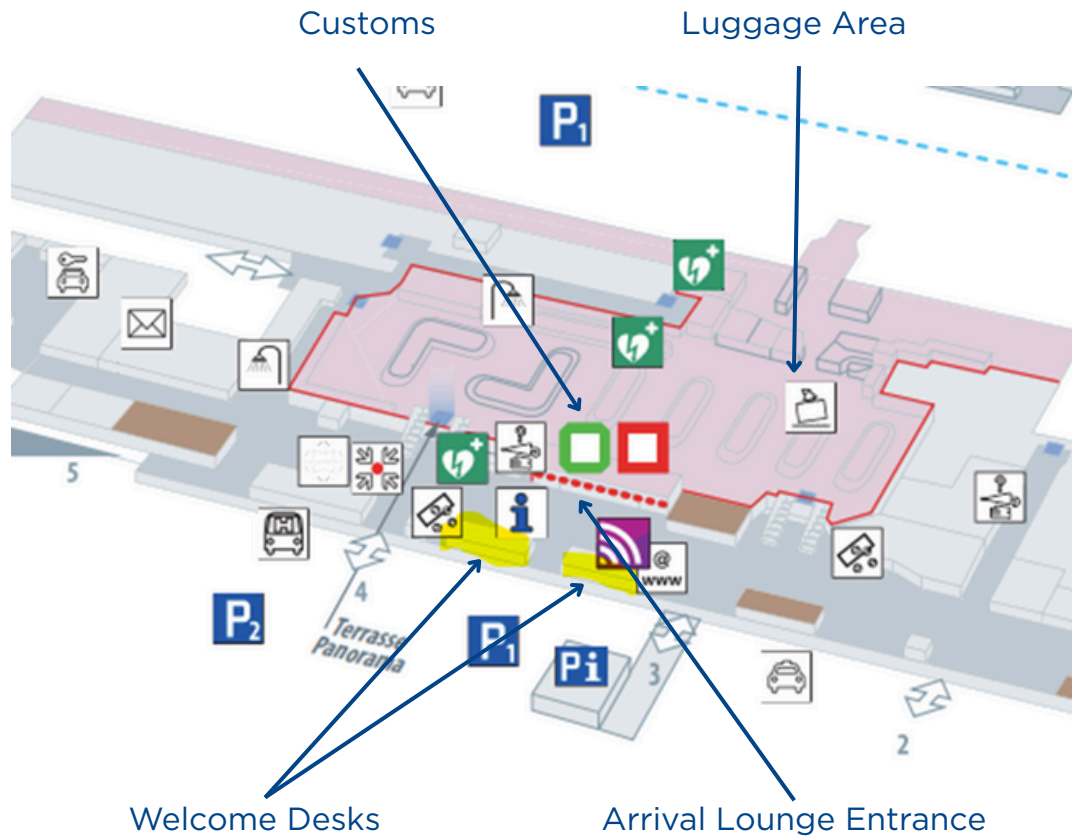

How to find us at Geneva Airport

As you exit customs, please walk straight ahead towards the airport desks located on each side of the Information Centre.

To contact us please call +41 22 775 55 95.

CDL Welcome Desk